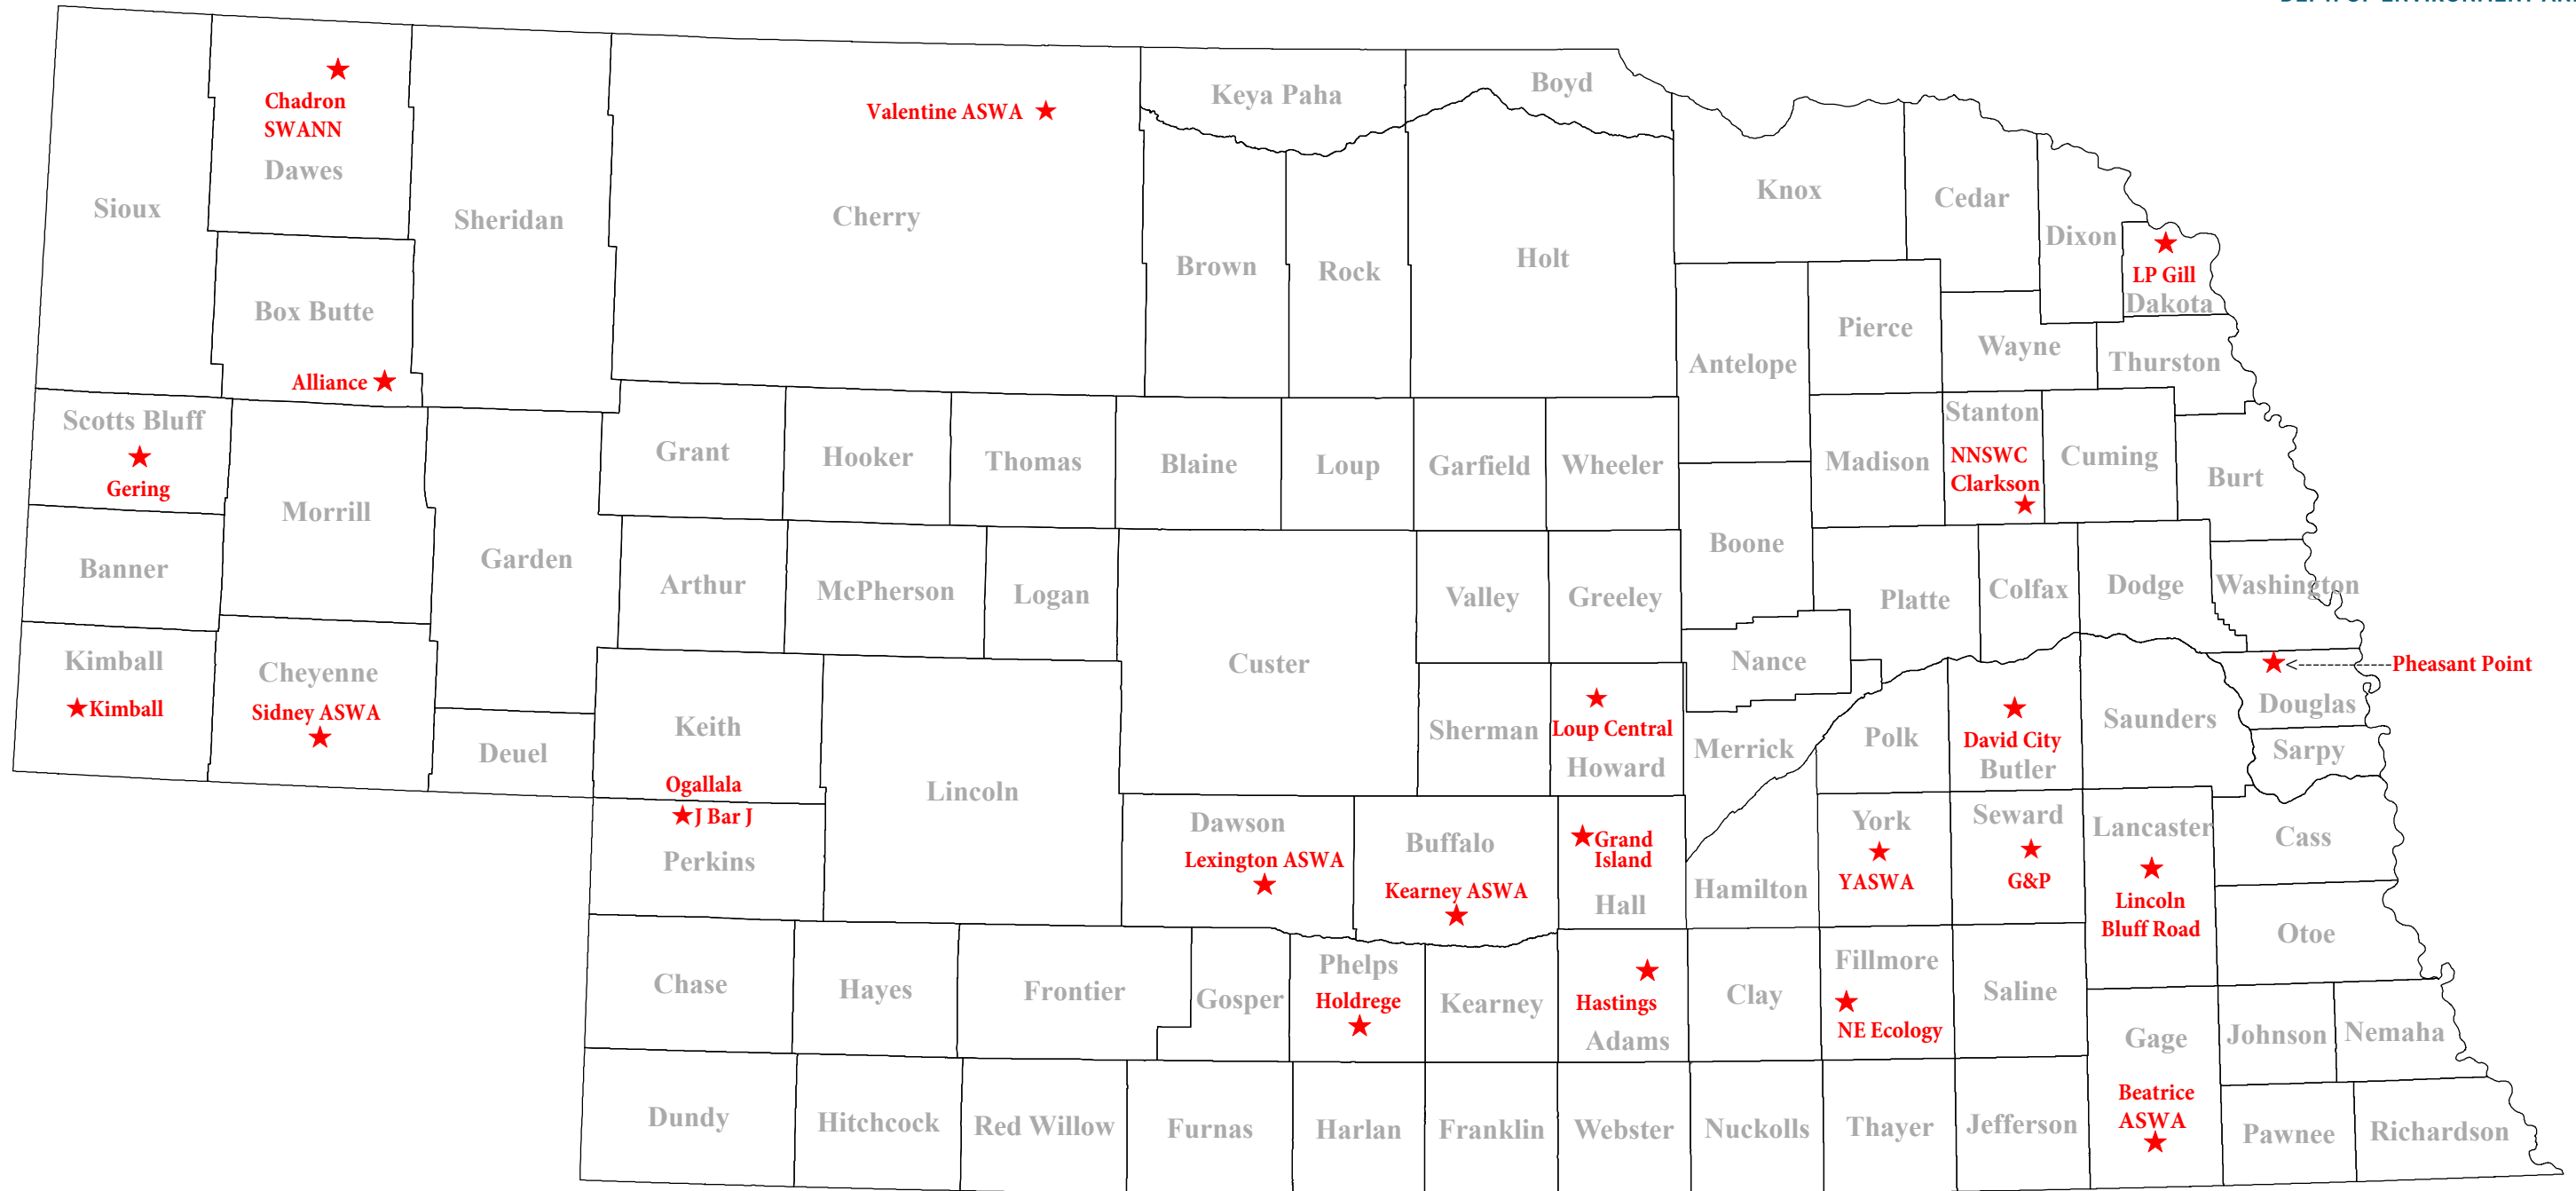

MSW Landfill Locations

Alliance Landfill, City of	(308) 762-1907	J Bar J Land, Inc. (Ogallala)	(308) 267-2107	Northeast NE Solid Waste Coalition (Clarkson)	(402) 844-2230
Beatrice Area Solid Waste Agency (BASWA)	(402) 228-5200	Kearney Area Solid Waste Agency (KASWA)	(308) 223-3238	Pheasant Point, Waste Management of NE	(402) 238-3461
Butler County Landfill, Inc.	(402) 367-4662	Kimball Landfill, City of	(308) 235-3639	Sidney Area Solid Waste Agency (SASWA)	(308) 254-5300
G&P Development, Inc. (Milford)	(402) 761-3451	L P Gill (Jackson)	(402) 632-4461	Solid Waste Agency of Northwest NE (Chadron)	(308) 432-4245
Gering Landfill, City of	(308) 436-5096	Lexington Area Solid Waste Agency (LASWA)	(308) 870-2020	Valentine Area Solid Waste Agency (VASWA)	(402) 376-2809
Grand Island Area Solid Waste Agency	(308) 385-5433	Lincoln Bluff Road, City of	(402) 441-7867	York Area Solid Waste Agency (YASWA)	(402) 363-2690
Hastings Landfill, City of	(402) 461-2308	Loup Central Landfill Association (Elba)	(308) 863-2122		
Holdrege Prairie Hill, City of	(308) 995-8581	NE Ecology Systems, Inc (Non-operational)	(402) 367-4662		